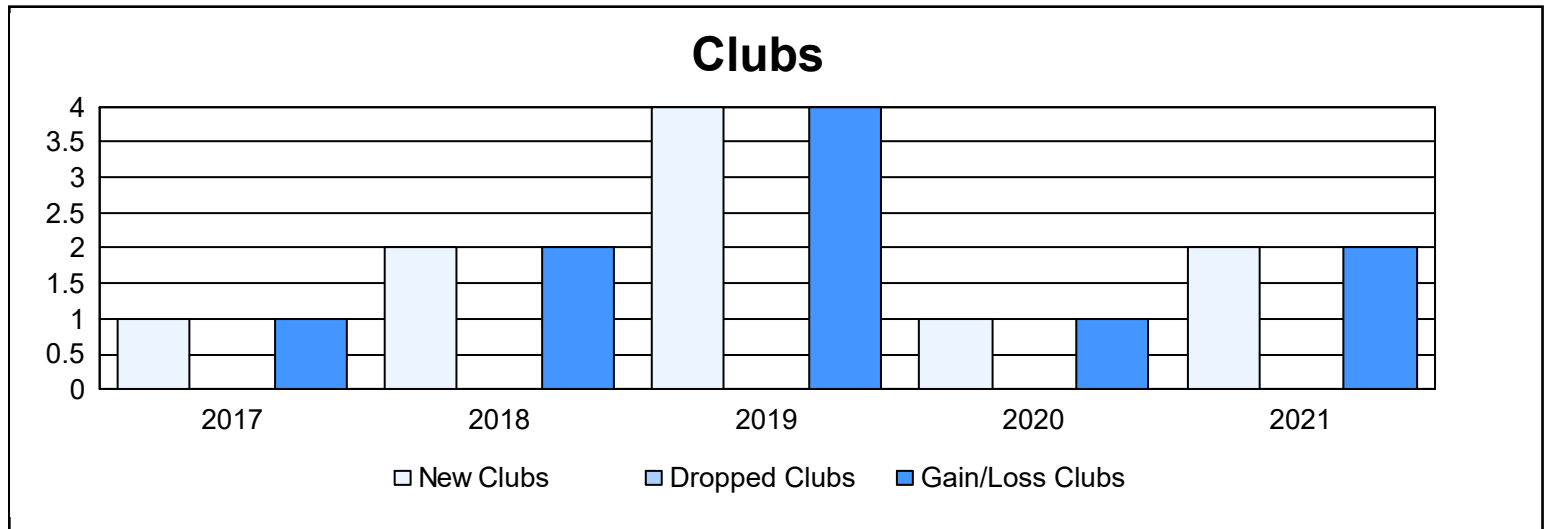

Year	New Clubs	Dropped Clubs	Gain/ Loss Clubs	New Members	Charter Members	Reinstate Members	Transfer Members	Total Member Added	Total Members Dropped	Gain/ Loss Members
2016-2017	1	0	1	109	23	6	3	141	132	9
2017-2018	2	0	2	134	46	5	13	198	167	31
2018-2019	4	0	4	144	113	1	9	267	191	76
2019-2020	1	0	1	47	8	5	4	64	184	-120
2020-2021	2	0	2	153	34	9	6	202	124	78
<b>Average</b>	<b>2</b>	<b>0</b>	<b>2</b>	<b>117</b>	<b>45</b>	<b>5</b>	<b>7</b>	<b>174</b>	<b>160</b>	<b>15</b>

### Membership Composition June 2021 Cumulative