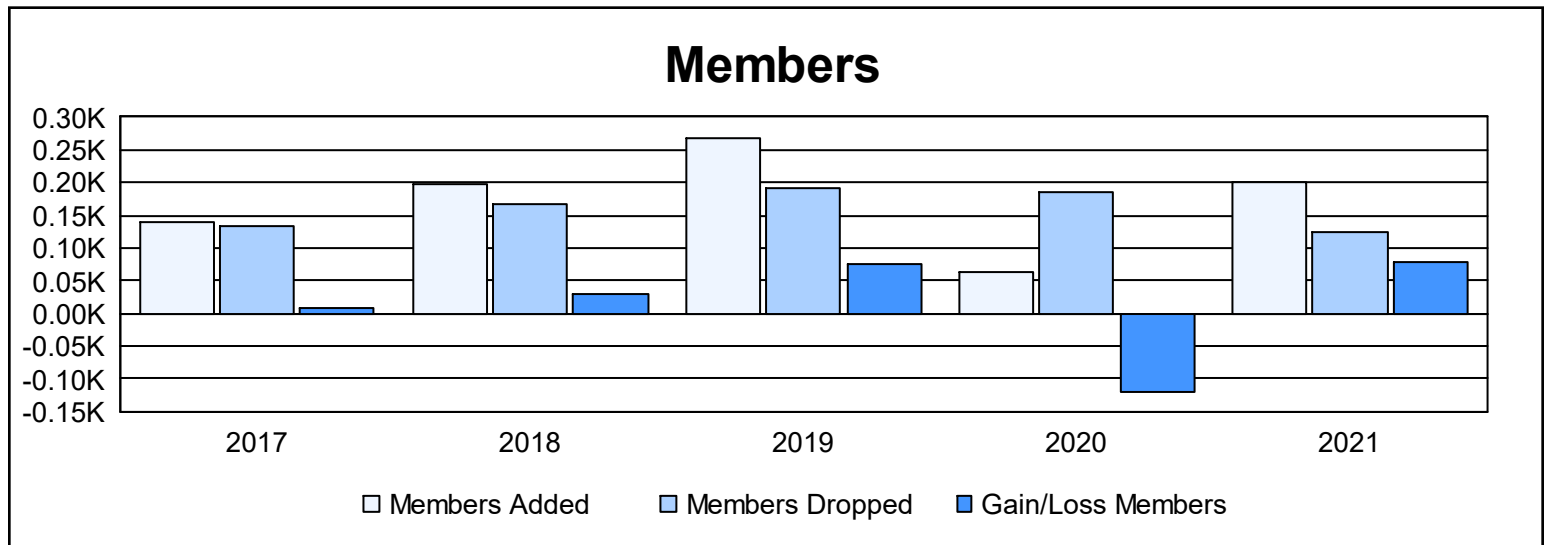

Year	New Clubs	Dropped Clubs	Gain/ Loss Clubs	New Members	Charter Members	Reinstate Members	Transfer Members	Total Member Added	Total Members Dropped	Gain/ Loss Members
2016-2017	1	0	1	109	23	6	3	141	132	9
2017-2018	2	0	2	134	46	5	13	198	167	31
2018-2019	4	0	4	144	113	1	9	267	191	76
2019-2020	1	0	1	47	8	5	4	64	184	-120
2020-2021	2	0	2	153	34	9	6	202	124	78
<b>Average</b>	<b>2</b>	<b>0</b>	<b>2</b>	<b>117</b>	<b>45</b>	<b>5</b>	<b>7</b>	<b>174</b>	<b>160</b>	<b>15</b>

### Membership Composition June 2021 Cumulative