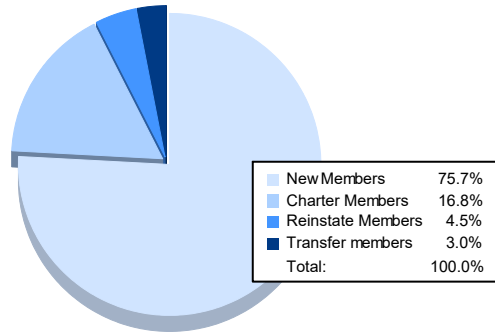

Year	New Clubs	Dropped Clubs	Gain/ Loss Clubs	New Members	Charter Members	Reinstate Members	Transfer Members	Total Member Added	Total Members Dropped	Gain/ Loss Members
2016-2017	1	0	1	109	23	6	3	141	132	9
2017-2018	2	0	2	134	46	5	13	198	167	31
2018-2019	4	0	4	144	113	1	9	267	191	76
2019-2020	1	0	1	47	8	5	4	64	184	-120
2020-2021	2	0	2	153	34	9	6	202	124	78
<b>Average</b>	<b>2</b>	<b>0</b>	<b>2</b>	<b>117</b>	<b>45</b>	<b>5</b>	<b>7</b>	<b>174</b>	<b>160</b>	<b>15</b>

### Membership Composition June 2021 Cumulative